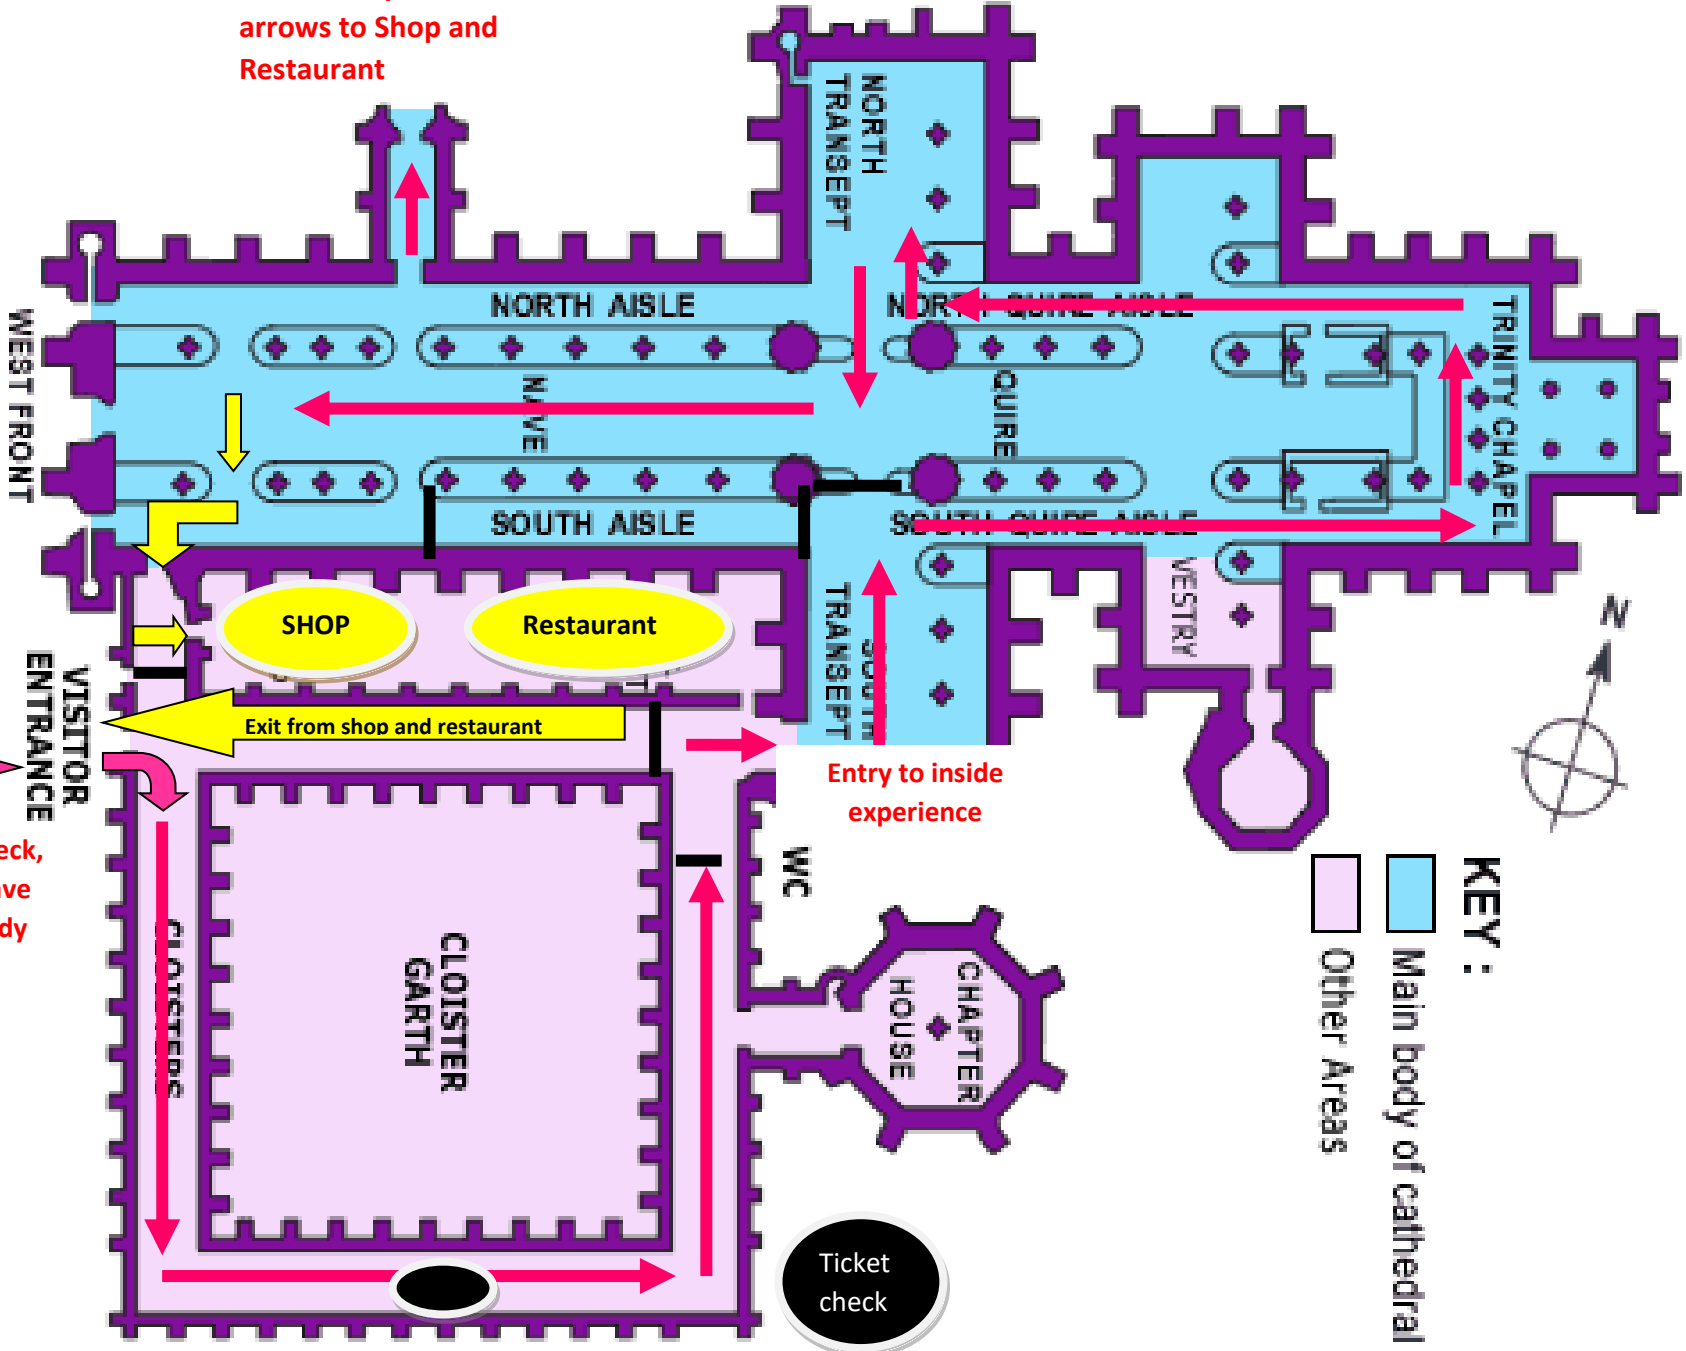

Exit to town or  
follow the yellow  
arrows to Shop and  
Restaurant

Please watch  
outside  
experience first

Ticket check,  
please have  
them ready

KEY :

- Main body of cathedral
- Other Areas

Ticket  
check